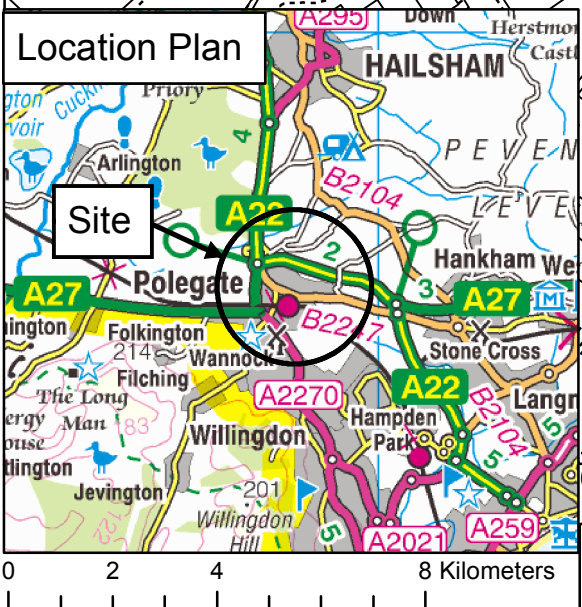

# WD/3388/CC

## Polegate Primary School, Oakleaf Drive, Polegate

Rupert Clubb BEng (Hons) CEng MICE, Director of Communities, Economy and Transport, East Sussex County Council

Reproduced from the Ordnance Survey mapping with the permission of the Controller of Her Majesty's Stationery Office © Crown Copyright. Unauthorised reproduction infringes Crown copyright and may lead to prosecution or civil proceedings. East Sussex County Council